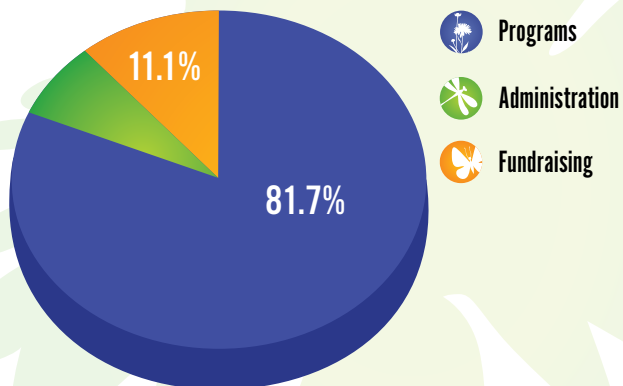

EXPENSE BREAKDOWN 2015