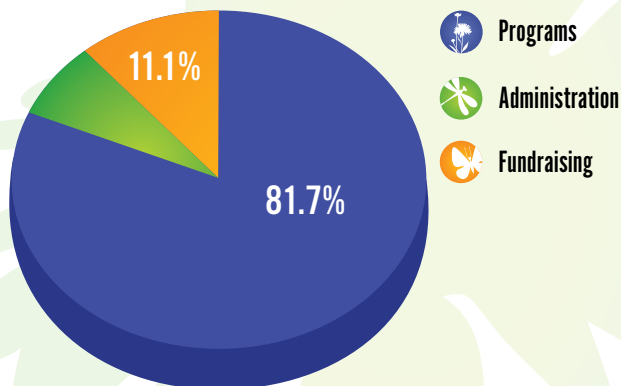

EXPENSE BREAKDOWN 2015