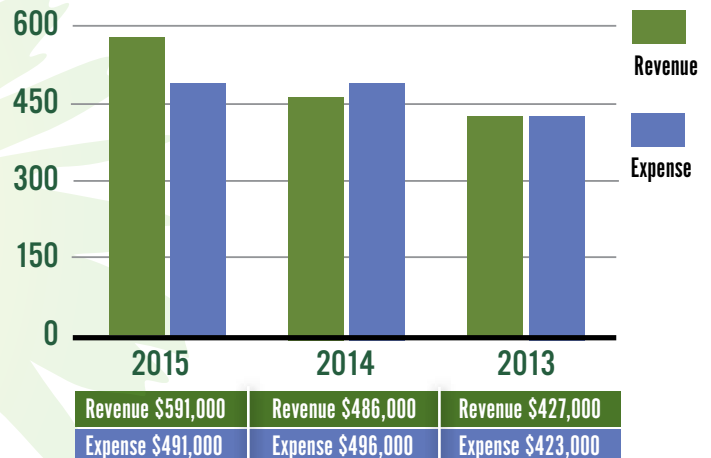

EXPENSE BREAKDOWN 2015

A complete set of audited financial statement is available upon request.

REVENUE/EXPENSE 2015-2013

citysprouts
Public school gardens for teaching and learning

678 Massachusetts Avenue, Cambridge, MA 02139
Tel: 617.876.2436 • www.citysprouts.org